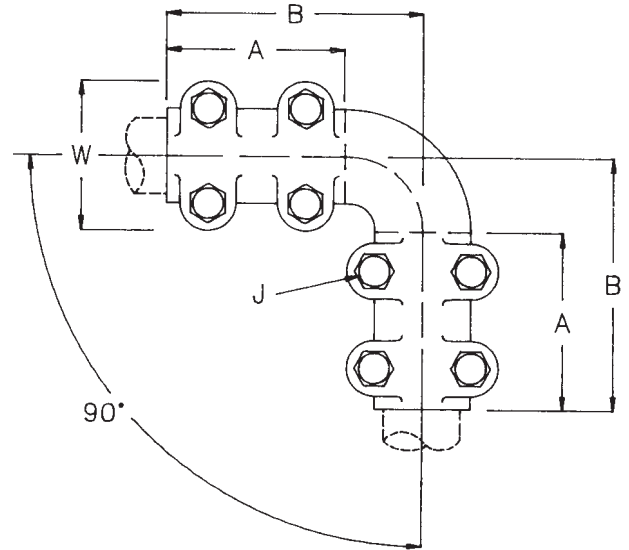

## TYPE LB90

Angle Bolted

Pipe Main to Pipe Tap

Bronze alloy coupler for copper pipe connections at 45° & 90°. Clamping bolts have hex-stops for one-wrench installation.

Castings: Electrical Bronze

Hardware: Silicon Bronze

CATALOG NUMBER	CONDUCTOR SIZE		DIMENSIONS - INCHES				WEIGHT (POUNDS)
	PIPE MAIN	PIPE TAP	A	B	W	J	
LB45-3030	3/4	3/4	2-1/2	3	3	1/2	3.60
LB45-3939	1	1	2-7/8	3-3/8	3-1/4	1/2	5.00
LB45-4949	1-1/4	1-1/4	2-3/4	3-1/2	3-9/16	1/2	7.20
LB45-5353	1-1/2	1-1/2	3	3-13/16	3-7/8	1/2	9.10
LB45-5858	2	2	3-3/8	4-1/16	4-1/2	1/2	11.30
LB45-6060	2-1/2	2-1/2	3-7/8	4-1/2	4-3/4	1/2	16.80
LB45-6262	3	3	3-1/2	4-11/16	5-13/16	5/8	21.50
LB45-6363	3-1/2	3-1/2	3-5/8	4-3/4	6-5/16	5/8	24.00
LB45-6464	4	4	4	5-1/2	6-15/16	5/8	32.50
LB90-3030	3/4	3/4	2-1/8	3-1/16	2-15/16	3/8	3.60
LB90-3939	1	1	2-5/16	3-3/4	3-3/16	3/8	5.00
LB90-4949	1-1/4	1-1/4	2-3/4	4-3/4	3-9/16	1/2	7.20
LB90-5353	1-1/2	1-1/2	2-7/8	4-7/8	3-13/16	1/2	9.10
LB90-5858	2	2	3-1/4	5-3/8	4-1/2	1/2	11.30
LB90-6060	2-1/2	2-1/2	3-5/8	6-1/4	4-3/4	1/2	16.80
LB90-6262	3	3	3-3/4	6-13/16	5-7/8	5/8	21.50
LB90-6363	3-1/2	3-1/2	3-5/8	6-1/2	6-5/16	5/8	24.00
LB90-6464	4	4	4	7-11/16	6-15/16	5/8	32.50