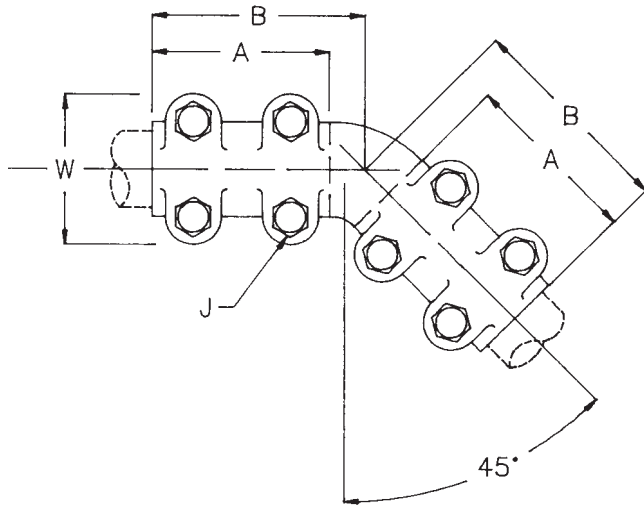

## TYPE LB90

Angle Bolted

Pipe Main to Pipe Tap

Bronze alloy coupler for copper pipe connections at 45° & 90°. Clamping bolts have hex-stops for one-wrench installation.

Castings: Electrical Bronze

Hardware: Silicon Bronze

CATALOG NUMBER	CONDUCTOR SIZE		DIMENSIONS - INCHES				WEIGHT (POUNDS)
	PIPE MAIN	PIPE TAP	A	B	W	J	
LB45-3030	3/4	3/4	2-1/2	3	3	1/2	3.60
LB45-3939	1	1	2-7/8	3-3/8	3-1/4	1/2	5.00
LB45-4949	1-1/4	1-1/4	2-3/4	3-1/2	3-9/16	1/2	7.20
LB45-5353	1-1/2	1-1/2	3	3-13/16	3-7/8	1/2	9.10
LB45-5858	2	2	3-3/8	4-1/16	4-1/2	1/2	11.30
LB45-6060	2-1/2	2-1/2	3-7/8	4-1/2	4-3/4	1/2	16.80
LB45-6262	3	3	3-1/2	4-11/16	5-13/16	5/8	21.50
LB45-6363	3-1/2	3-1/2	3-5/8	4-3/4	6-5/16	5/8	24.00
LB45-6464	4	4	4	5-1/2	6-15/16	5/8	32.50
LB90-3030	3/4	3/4	2-1/8	3-1/16	2-15/16	3/8	3.60
LB90-3939	1	1	2-5/16	3-3/4	3-3/16	3/8	5.00
LB90-4949	1-1/4	1-1/4	2-3/4	4-3/4	3-9/16	1/2	7.20
LB90-5353	1-1/2	1-1/2	2-7/8	4-7/8	3-13/16	1/2	9.10
LB90-5858	2	2	3-1/4	5-3/8	4-1/2	1/2	11.30
LB90-6060	2-1/2	2-1/2	3-5/8	6-1/4	4-3/4	1/2	16.80
LB90-6262	3	3	3-3/4	6-13/16	5-7/8	5/8	21.50
LB90-6363	3-1/2	3-1/2	3-5/8	6-1/2	6-5/16	5/8	24.00
LB90-6464	4	4	4	7-11/16	6-15/16	5/8	32.50