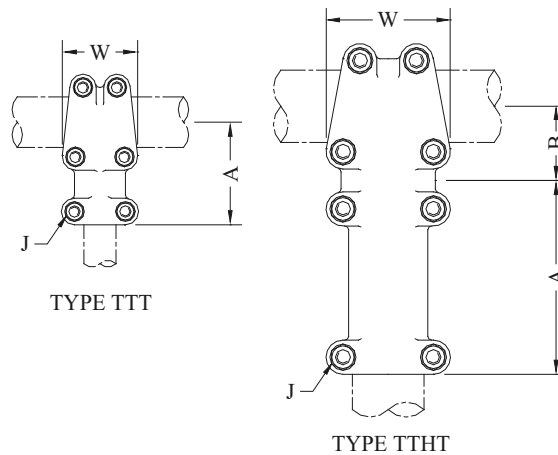

BRONZE TEE CONNECTORS

TYPE TTT &

TTHT

Straight Bolted
Pipe Main & Tap

Bronze alloy tee for copper pipe main to copper pipe tap connections. Clamping bolts have hex-stops for one-wrench installation.

Castings: Electrical Bronze
Hardware: Silicon Bronze

CATALOG NUMBER	CONDUCTOR SIZE (NPS)		DIMENSIONS - INCHES				WEIGHT (POUNDS)
	PIPE MAIN	PIPE TAP	A	B	W	J	
TTT-3030	3/4	3/4	2-7/8	----	2-7/16	3/8	2.10
TTT-3930	1	3/4	3-1/32	----	2-3/8	3/8	4.55
TTT-3939		1	3-3/16	----	2-11/16	3/8	3.60
TTT-4930	1-1/4	3/4	3-3/8	----	2-1/2	3/8	2.35
TTT-4939		1	3-1/4	----	2-11/16	3/8	2.40
TTT-4949		1-1/4	3-3/8	----	2-5/8	1/2	4.75
TTT-5339	1-1/2	1	3-1/2	----	2-9/16	3/8	5.15
TTT-5349		1-1/4	4-3/8	----	3-3/8	1/2	4.85
TTT-5353		1-1/2	4-1/4	----	3-5/8	1/2	6.60
TTHT-5849	2	1-1/4	4	2-13/16	3-3/8	1/2	8.95
TTHT-5853		1-1/2	5	2-13/16	4-1/8	1/2	10.50
TTHT-5858		2	6	2-13/16	4-1/8	1/2	12.10
TTHT-6039	2-1/2	1	5	2-7/8	4-5/8	1/2	10.75
TTHT-6049		1-1/4	5	2-7/8	3-3/8	1/2	11.40
TTHT-6058		2	6-3/4	2-3/4	3-3/8	1/2	11.30
TTHT-6060		2-1/2	3	3	3	1/2	11.35
TTHT-6258	3	2	7-5/16	2-1/16	3-1/4	1/2	15.00
TTHT-6262		3	4	3-3/4	4	5/8	25.00
TTHT-6462	4	3	8-7/16	2-5/8	5-1/4	5/8	26.75
TTHT-6463		3-1/2	4-1/2	4-1/16	4-1/2	5/8	29.30
TTHT-6464		4	4-1/2	4-1/16	4-1/2	5/8	31.30