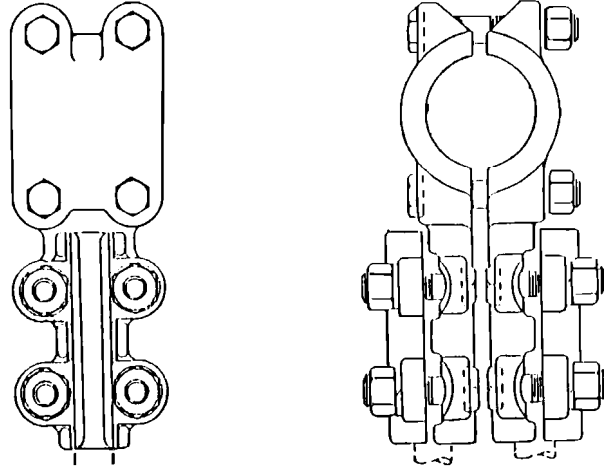

# BRONZE TEE CONNECTORS

Bronze Alloy Tee for Copper Pipe Main to (2) Copper Cable Taps.

## TYPE TTRDT

Straight Bolted  
Pipe Main to (2) Cable Taps

Castings: Electrical Bronze  
Hardware: Silicon Bronze

\* Contact factory for conductor combinations.

## TYPE TDRCT

Straight Bolted (2)  
Cable Main to Cable Tap

Castings: Electrical Bronze  
Hardware: Silicon Bronze

\* Contact factory for conductor combinations.

Bronze Alloy Tee for (2) Copper Cable Mains to (1) Cable Tap.  
Also available for double Main to double Tap; Type TDRDT