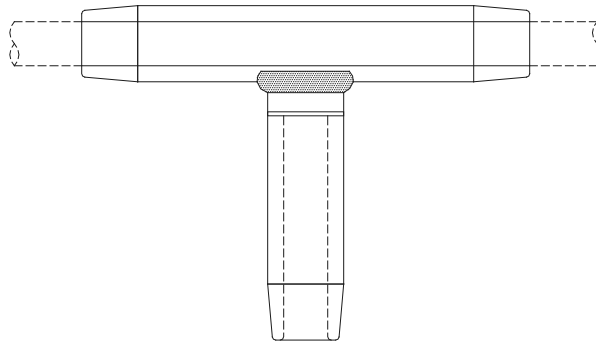

EHV TEE CONNECTORS

ALUMINUM 345 - 500 KV

COMPRESSION CONNECTORS

TYPE ATCC-EHV

*ATCC-EHV” is a streamlined, tapered cable to cable Aluminum compression tee for use on EHV applications for Corona-free service.

Open run to tap, per customer specifications.

TYPE ATCF-EHV

Type ATCF-EHV” compression tee to flat. Used for EHV applications where streamlined, tapered connectors are needed for corona free service. Add “EHV” to standard catalog number. EX: ATCF-1031-4B-EHV. See compression section page 281.