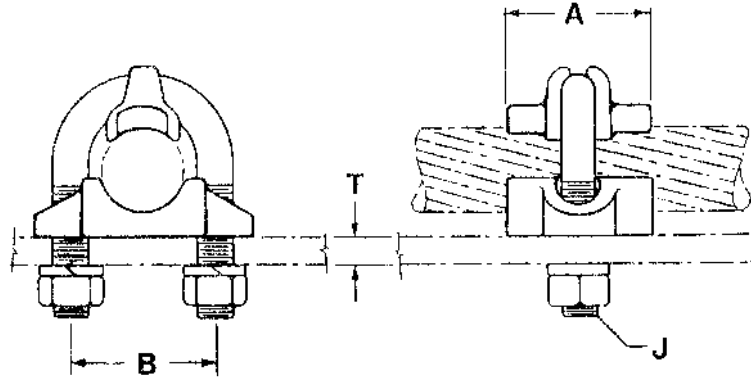

## TYPE OF

For Cable or Rod  
to Flat Bar.

Castings: Electrical Bronze  
Hardware: Silicon Bronze

All-Bronze ground connector for cable, rod, or pipe to flat bar, where continuous run of the conductor is required. Accommodates bar thickness shown.

CATALOG NUMBER	CONDUCTOR RANGE	DIMENSIONS - INCHES				WEIGHT (POUNDS)
		A	B	J	T	
OF-24	1" NPS	1-1/2	1-3/4	3/8	1/2	0.50
OF-4750	1/0 STR-4/0 STR	1-3/8	1-1/16	3/8	3/8	0.50
OF-4752	1/0 STR-300 MCM	1-5/8	1-1/16	3/8	1/2	1.00
OF-5256	300 MCM-500 MCM	1-5/8	1-1/4	3/8	1/2	1.40

## TYPE PL

Parallel / Ground  
Connector for Cable

Castings: Electrical Bronze  
Hardware: Silicon Bronze

CATALOG NUMBER	CABLE RANGE (A)		DIMENSIONS - INCHES	
	MIN.	MAX.	B	N
PL-50	#6 STR	4/0 STR	2	1/2
PL-52	2/0 STR	300 MCM	2	1/2
PL-56	300 MCM	500 MCM	2-1/8	5/8
PL-61	500 MCM	750 MCM	2-1/8	5/8