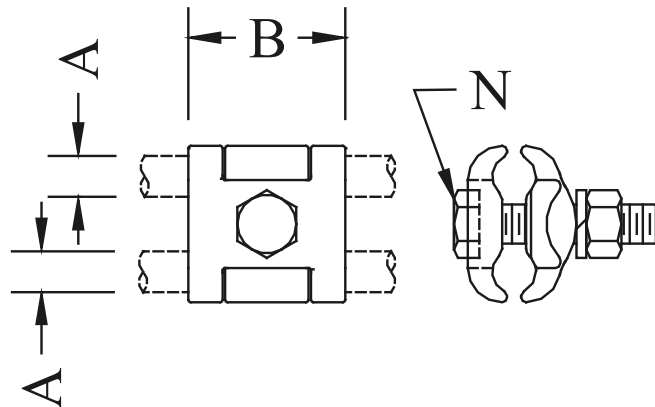

## TYPE OF

For Cable or Rod  
to Flat Bar.

Castings: Electrical Bronze  
Hardware: Silicon Bronze

All-Bronze ground connector for cable, rod, or pipe to flat bar, where continuous run of the conductor is required. Accommodates bar thickness shown.

CATALOG NUMBER	CONDUCTOR RANGE	DIMENSIONS - INCHES				WEIGHT (POUNDS)
		A	B	J	T	
OF-24	1" NPS	1-1/2	1-3/4	3/8	1/2	0.50
OF-4750	1/0 STR-4/0 STR	1-3/8	1-1/16	3/8	3/8	0.50
OF-4752	1/0 STR-300 MCM	1-5/8	1-1/16	3/8	1/2	1.00
OF-5256	300 MCM-500 MCM	1-5/8	1-1/4	3/8	1/2	1.40

Two Piece Bronze Connector for connecting copper cable, copperweld, guy strand or static wire.

## TYPE PL

Parallel / Ground  
Connector for Cable

Castings: Electrical Bronze  
Hardware: Silicon Bronze

CATALOG NUMBER	CABLE RANGE (A)		DIMENSIONS - INCHES	
	MIN.	MAX.	B	N
PL-50	#6 STR	4/0 STR	2	1/2
PL-52	2/0 STR	300 MCM	2	1/2
PL-56	300 MCM	500 MCM	2-1/8	5/8
PL-61	500 MCM	750 MCM	2-1/8	5/8