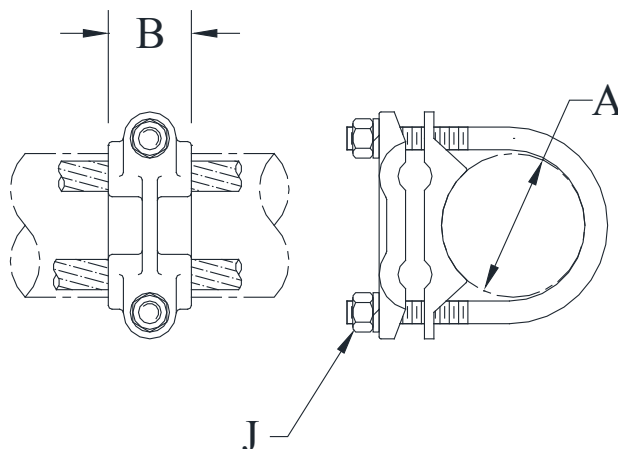

GROUND CONNECTORS

TYPE 2-OC

Two Cables
Parallel to Pipe

Castings: Electrical Bronze
Hardware: Silicon bronze

All-bronze ground connector for two cables parallel to NPS or O.D. fence post.
Note separate catalog numbers for some O.D. sizes.

CATALOG NUMBER	PIPE SIZE		CONDUCTOR RANGE		DIMENSIONS - INCHES			WEIGHT (POUNDS)
	(NPS)	(O.D.)	MINIMUM	MAXIMUM	A (MAX)	B	J	
2-OC-2148	3/8	5/8 - 3/4	#4 SOL	2/0 STR	0.750	1-1/8	3/8	0.95
2-OC-2151			2/0 SOL	250 MCM	0.750	1-1/2	3/8	0.95
2-OC-2348	3/4	1	#4 SOL	2/0 STR	1.050	1-1/8	3/8	1.10
2-OC-2351			2/0 SOL	250 MCM	1.050	1-1/8	3/8	1.50
2-OC-2448	1	1-1/4	#4 SOL	2/0 STR	1.315	1-1/8	3/8	1.50
2-OC-2548	1-1/4	1-5/8	#4 SOL	2/0 STR	1.660	1-1/4	3/8	0.90
2-OC-2551			2/0 SOL	250 MCM	1.660	1-3/8	3/8	1.00
2-OC-2648	1-1/2	1-7/8	#4 SOL	2/0 STR	1.900	1-3/8	3/8	1.05
2-OC-2651			2/0 SOL	250 MCM	1.900	1-3/8	3/8	1.25
2-OC-27X48	-	2	#4 SOL	2/0 STR	2.000	1-3/8	3/8	1.00
2-OC-27X51			2/0 SOL	250 MCM	2.000	1-3/8	3/8	1.30
2-OC-2748	2	2-3/8	#4 SOL	2/0 STR	2.375	1-3/8	3/8	1.10
2-OC-2751			2/0 SOL	250 MCM	2.375	1-3/8	3/8	1.30
2-OC-2756			300 MCM	500 MCM	2.375	1-5/8	1/2	1.75
2-OC-28X51	-	2-1/2	2/0 SOL	250 MCM	2.500	1-3/8	3/8	1.35
2-OC-2848	2-1/2	2-7/8	#4 SOL	2/0 STR	2.875	1-3/8	3/8	1.10
2-OC-2851			2/0 SOL	250 MCM	2.875	1-3/8	3/8	1.35
2-OC-29X48	-	3	#4 SOL	2/0 STR	3.000	1-3/8	3/8	1.60
2-OC-29X51			2/0 SOL	250 MCM	3.000	1-1/2	3/8	1.45
2-OC-2948	3	3-1/2	#4 SOL	2/0 STR	3.500	1-3/8	3/8	1.20
2-OC-2951			2/0 SOL	250 MCM	3.500	1-1/2	3/8	1.90
2-OC-2956			300 MCM	500 MCM	3.500	1-5/8	1/2	2.80
2-OC-3048	3-1/2	4	#4 SOL	2/0 STR	4.000	1-3/8	3/8	3.15