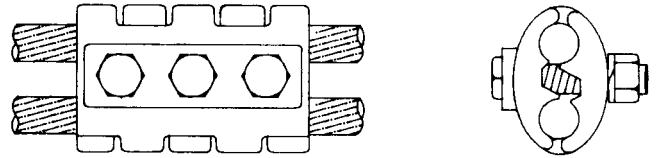

BRONZE MISCELLANEOUS

TYPE PAU

Parallel Connector
Cable to Cable

Castings: Electrical Bronze

Hardware: Silicon Bronze

Multi-bolted, range taking bronze parallel connector with multiple center bolts for use with copper to copper cable connections. Contact factory for further information.

CATALOG NUMBER	CONDUCTOR RANGE	
	RUN	TAP
*PAU-47	#6 - 1/0 STR.	#6 - 1/0 STR.
*PAU-50	#4 SOL. - 4/0 STR.	#4 SOL. - 4/0 STR.
*PAU-52	#2 SOL. - 300 MCM	#2 SOL. - 300 MCM
PAU-56	4/0 - 500 MCM	4/0 - 500 MCM
PAU-62	4/0 - 800 MCM	4/0 - 800 MCM
PAU-66	500 - 1000 MCM	500 - 1000 MCM

* 2-Bolt Type

TYPE PA

Parallel Connector
Cable to Cable

Castings: Electrical Bronze

Hardware: Silicon Bronze

Bronze multi-bolted parallel clamp used in parallel cable to cable connections. Contact factory for further information.

CATALOG NUMBER	CONDUCTOR RANGE	
	RUN	TAP
*PA-4747	1/0 STR.	1/0 STR.
PA-4949	3/0 STR.	3/0 STR.
PA-5050	4/0 STR.	4/0 STR.
*PA-5045	4/0 STR.	#2 STR.
*PA-5047	4/0 STR.	1/0 STR.
*PA-5147	250 MCM	1/0 STR.
PA-5650	500 MCM	4/0 STR.
PA-5653	500 MCM	350 MCM
PA-5656	500 MCM	500 MCM