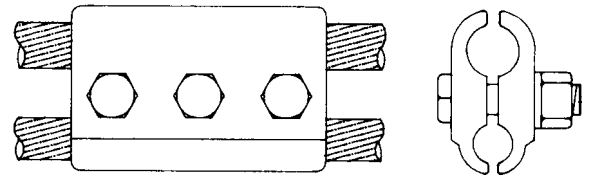

* 2-Bolt Type

TYPE PA

Parallel Connector
Cable to Cable

Castings: Electrical Bronze

Hardware: Silicon Bronze

Bronze multi-bolted parallel clamp used in parallel cable to cable connections. Contact factory for further information.

CATALOG NUMBER	CONDUCTOR RANGE	
	RUN	TAP
*PA-4747	1/0 STR.	1/0 STR.
PA-4949	3/0 STR.	3/0 STR.
PA-5050	4/0 STR.	4/0 STR.
*PA-5045	4/0 STR.	#2 STR.
*PA-5047	4/0 STR.	1/0 STR.
*PA-5147	250 MCM	1/0 STR.
PA-5650	500 MCM	4/0 STR.
PA-5653	500 MCM	350 MCM
PA-5656	500 MCM	500 MCM

CATALOG NUMBER	CABLE RANGE (A)		DIMENSIONS IN INCHES	
	MIN.	MAX.	B	N
PL-50	#6 STR.	4/0 STR.	2	1/2
PL-52	2/0 STR.	300 MCM	2	1/2
PL-56	300 MCM	500 MCM	2-1/8	5/8
PL-61	500 MCM	750 MCM	2-1/8	5/8