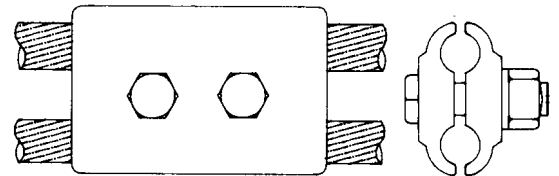

* 2-Bolt Type

TYPE PA

Parallel Connector
Cable to Cable

Castings: Electrical Bronze

Hardware: Silicon Bronze

Bronze multi-bolted parallel clamp used in parallel cable to cable connections. Contact factory for further information.

CATALOG NUMBER	CONDUCTOR RANGE	
	RUN	TAP
*PA-4747	1/0 STR.	1/0 STR.
PA-4949	3/0 STR.	3/0 STR.
PA-5050	4/0 STR.	4/0 STR.
*PA-5045	4/0 STR.	#2 STR.
*PA-5047	4/0 STR.	1/0 STR.
*PA-5147	250 MCM	1/0 STR.
PA-5650	500 MCM	4/0 STR.
PA-5653	500 MCM	350 MCM
PA-5656	500 MCM	500 MCM