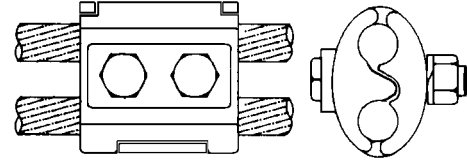

BRONZE MISCELLANEOUS

TYPE PAU

Parallel Connector
Cable to Cable

Castings: Electrical Bronze

Hardware: Silicon Bronze

Multi-bolted, range taking bronze parallel connector with multiple center bolts for use with copper to copper cable connections. Contact factory for further information.

CATALOG NUMBER	CONDUCTOR RANGE	
	RUN	TAP
*PAU-47	#6 - 1/0 STR.	#6 - 1/0 STR.
*PAU-50	#4 SOL. - 4/0 STR.	#4 SOL. - 4/0 STR.
*PAU-52	#2 SOL. - 300 MCM	#2 SOL. - 300 MCM
PAU-56	4/0 - 500 MCM	4/0 - 500 MCM
PAU-62	4/0 - 800 MCM	4/0 - 800 MCM
PAU-66	500 - 1000 MCM	500 - 1000 MCM

* 2-Bolt Type

TYPE PA

Parallel Connector
Cable to Cable

Castings: Electrical Bronze

Hardware: Silicon Bronze

Bronze multi-bolted parallel clamp used in parallel cable to cable connections. Contact factory for further information.

CATALOG NUMBER	CONDUCTOR RANGE	
	RUN	TAP
*PA-4747	1/0 STR.	1/0 STR.
PA-4949	3/0 STR.	3/0 STR.
PA-5050	4/0 STR.	4/0 STR.
*PA-5045	4/0 STR.	#2 STR.
*PA-5047	4/0 STR.	1/0 STR.
*PA-5147	250 MCM	1/0 STR.
PA-5650	500 MCM	4/0 STR.
PA-5653	500 MCM	350 MCM
PA-5656	500 MCM	500 MCM