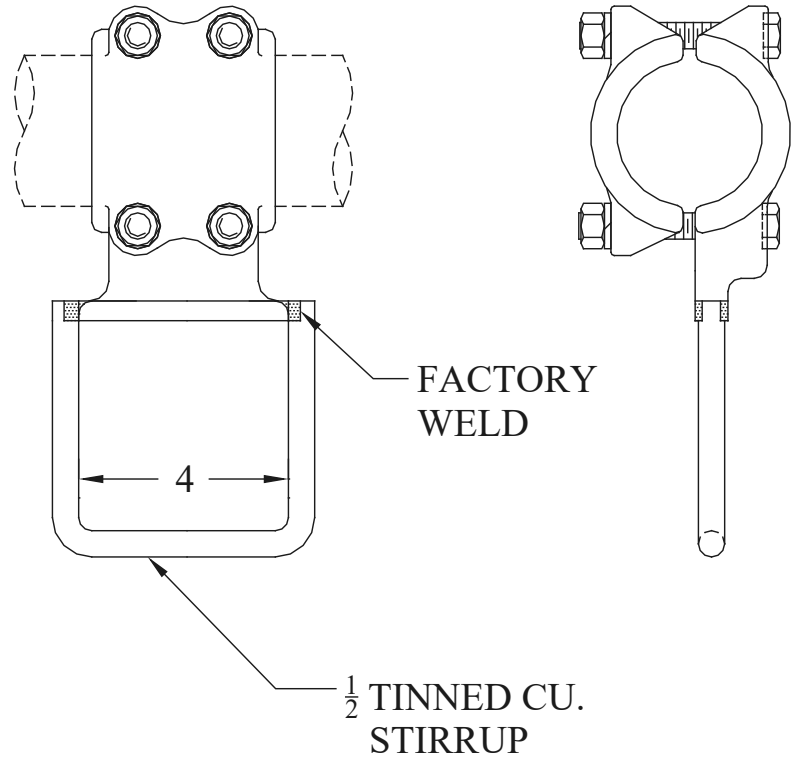

BRONZE MISCELLANEOUS

TYPE HLS

Stirrup Clamp
Pipe Main to Stirrup

Castings: Electrical Bronze
Stirrup: Tinned Copper
Hardware: Silicon Bronze

CATALOG NUMBER	PIPE SIZE (NPS)
HLS-30	3/4
HLS-39	1
HLS-49	1-1/4
HLS-53	1-1/2
HLS-58	2
HLS-60	2-1/2
HLS-62	3
HLS-63	3-1/2
HLS-64	4

Bronze stirrup clamp for ground connections to copper pipe.
Contact sealant is recommended.
Contact factory for further information.

TYPE HLSC

Stirrup Clamp
Cable Main to Stirrup

Castings: Electrical Bronze
Stirrup: Tinned Copper
Hardware: Silicon Bronze

CATALOG NUMBER	CONDUCTOR RANGE
HLSC-0711	#1 SOL. - 4/0 MCM
HLSC-1020	3/0 - 500 MCM
HLSC-1420	300 - 500 MCM
HLSC-2028	500 - 800 MCM
HLSC-2034	500 - 1000 MCM
HLSC-2734	750 - 1000 MCM
HLSC-3442	1000 - 1500 MCM
HLSC-4248	1500 - 2000 MCM
HLSC-48	2000 MCM

Bronze stirrup for ground connections to copper cable.
Contact sealant is recommended.
Contact factory for further information.