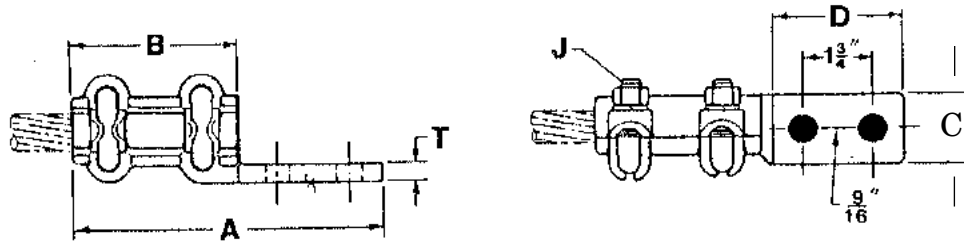

Fig. 1

Fig. 2

CATALOG NUMBER	FIG. NO.	CONDUCTOR RANGE	DIMENSIONS - INCHES						WEIGHT (POUNDS)
			A	B	C	D	J	T	
UK-4052-4	2	#8 STR - 300 MCM	6-1/4	3-1/4	3	5/8	3/8	1/4	1.90

TYPE UKG

Through type U-Bolt
Cable to Flat

Castings: Electrical Bronze
Hardware: Silicon Bronze
Options: See Page 194

Bronze alloy U-bolt type terminal for connecting copper cable to flat. Especially suitable for mounting on large flat surfaces. Often applied as a grounding connector.

CATALOG NUMBER	CONDUCTOR RANGE	DIMENSIONS - INCHES						WEIGHT (POUNDS)
		A	B	C	D	J	T	
UKG-4052	#8 STR - 300 MCM	6-1/4	3-1/4	1-1/2	3	3/8	5/16	1.70

TYPE UKL

U-Bolt type
Cable to Flat

Castings: Electrical Bronze
Hardware: Silicon Bronze
Options: See Page 194

Bronze alloy U-bolt type terminal for connecting copper cable to flat.

CATALOG NUMBER	CONDUCTOR RANGE	DIMENSIONS - INCHES						WEIGHT (POUNDS)
		A	B	C	D	J	T	
UKL-4052	#8 STR - 300 MCM	5-1/4	3-1/4	3	2	3/8	5/16	1.60