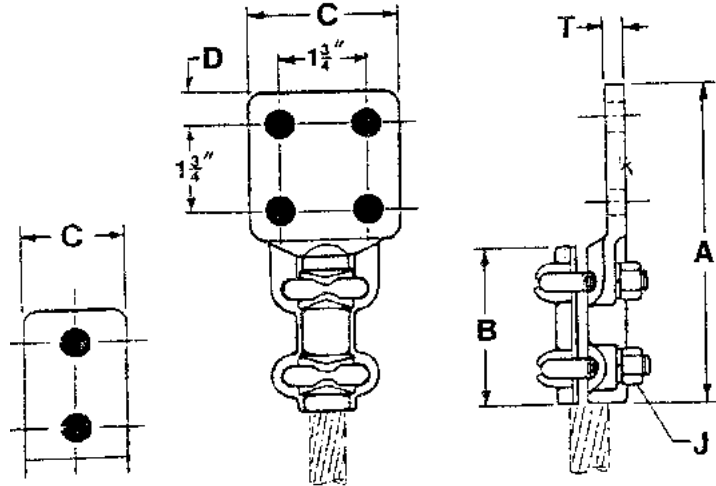

BRONZE TERMINALS

TYPE UK

Adjustable U-Bolt
Cable to Flat

Castings: Electrical Bronze
Hardware: Silicon Bronze
Options: See Page 194

Bronze alloy U-bolt type terminal for connecting copper cable to copper flat. Flat pads have NEMA drilling.

Fig. 1

Fig. 2

CATALOG NUMBER	FIG. NO.	CONDUCTOR RANGE	DIMENSIONS - INCHES						WEIGHT (POUNDS)
			A	B	C	D	J	T	
UK-4052-4	2	#8 STR - 300 MCM	6-1/4	3-1/4	3	5/8	3/8	1/4	1.90

TYPE UKG

Through type U-Bolt
Cable to Flat

Castings: Electrical Bronze
Hardware: Silicon Bronze
Options: See Page 194

Bronze alloy U-bolt type terminal for connecting copper cable to flat. Especially suitable for mounting on large flat surfaces. Often applied as a grounding connector.

Bronze alloy U-bolt type terminal for connecting copper cable to flat.

CATALOG NUMBER	CONDUCTOR RANGE	DIMENSIONS - INCHES						WEIGHT (POUNDS)
		A	B	C	D	J	T	
UKL-4052	#8 STR - 300 MCM	5-1/4	3-1/4	3	2	3/8	5/16	1.60