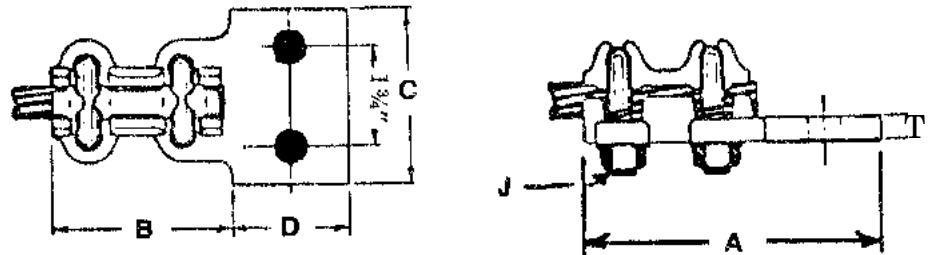

Fig. 1

Fig. 2

CATALOG NUMBER	FIG. NO.	CONDUCTOR RANGE	DIMENSIONS - INCHES						WEIGHT (POUNDS)
			A	B	C	D	J	T	
UK-4052-4	2	#8 STR - 300 MCM	6-1/4	3-1/4	3	5/8	3/8	1/4	1.90

TYPE UKG

Through type U-Bolt
Cable to Flat

Castings: Electrical Bronze
Hardware: Silicon Bronze
Options: See Page 194

Bronze alloy U-bolt type terminal for connecting copper cable to flat. Especially suitable for mounting on large flat surfaces. Often applied as a grounding connector.

CATALOG NUMBER	CONDUCTOR RANGE	DIMENSIONS - INCHES						WEIGHT (POUNDS)
		A	B	C	D	J	T	
UKG-4052	#8 STR - 300 MCM	6-1/4	3-1/4	1-1/2	3	3/8	5/16	1.70

TYPE UKL

U-Bolt type
Cable to Flat

Castings: Electrical Bronze
Hardware: Silicon Bronze
Options: See Page 194

Bronze alloy U-bolt type terminal for connecting copper cable to flat.

CATALOG NUMBER	CONDUCTOR RANGE	DIMENSIONS - INCHES						WEIGHT (POUNDS)
		A	B	C	D	J	T	
UKL-4052	#8 STR - 300 MCM	5-1/4	3-1/4	3	2	3/8	5/16	1.60