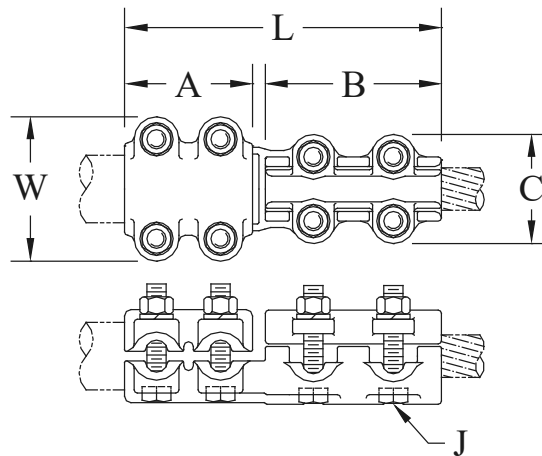

BRONZE COUPLERS

TYPE ETRCT

Straight Bolted
Pipe Main to Cable Tap

Castings: Electrical Bronze
Hardware: Silicon Bronze

Bronze alloy coupler for copper pipe to copper cable. Clamping bolts have hex-stops for one wrench installation. All sizes furnished with reversible cable caps.
1/2" clamping available upon request.

CATALOG NUMBER	CONDUCTOR RANGE		DIMENSIONS - INCHES						WEIGHT (POUNDS)
	PIPE MAIN (NPS)	CABLE TAP	L	A	B	W	C	J	
ETRCT-3011	3/4	#6-4/0 STR	5-9/16	2	3-1/4	2-3/8	1-7/8	3/8	2.65
ETRCT-3014		#4-300 MCM	6-1/16	2-3/8	3-1/4	2-1/2	2-1/8	3/8	3.20
ETRCT-3914	1	#4-300 MCM	5-1/2	2	3-3/8	3	2	3/8	3.50
ETRCT-3920		1/0-500 MCM	6-3/16	2-1/2	3-7/16	2-13/16	2-1/8	3/8	3.75
ETRCT-4914	1-1/4	#4-300 MCM	6-1/4	2-1/2	3-1/4	3-5/16	2	3/8	4.00
ETRCT-4920		1/0-500 MCM	5-7/8	2-1/4	3-7/16	3	2-3/16	3/8	4.05
ETRCT-4934		4/0-1000 MCM	7-1/2	2-3/4	4	3-5/8	2-15/16	1/2	7.10
ETRCT-5314	1-1/2	#4-300 MCM	5-15/16	2-1/4	3-3/8	3-1/4	2	3/8	5.45
ETRCT-5320		1/0-500 MCM	6-1/2	2-9/16	3-1/2	3-5/8	2-1/8	3/8	4.55
ETRCT-5334		4/0-1000 MCM	7-3/4	3	4	3-7/8	2-15/16	1/2	7.30
ETRCT-5814	2	#4-300 MCM	6-1/4	2-1/2	3-1/8	3-3/4	2	3/8	4.75
ETRCT-5820		1/0-500 MCM	6-1/8	2-1/2	3-5/8	3-3/4	2-3/16	3/8	5.60
ETRCT-5834		4/0-1000 MCM	8-5/16	3-1/2	4	4-3/8	2-15/16	1/2	7.80
ETRCT-6020	2-1/2	1/0-500 MCM	7-1/4	3-1/8	3-1/2	4-3/4	2-1/8	1/2	6.65
ETRCT-6034		4/0-1000 MCM	7-5/8	3	4	4-5/8	2-7/8	1/2	8.45
ETRCT-6220	3	1/0-500 MCM	7-1/4	3	3-1/2	5-1/4	2-1/8	1/2	6.85
ETRCT-6234		4/0-1000 MCM	7-1/4	3	3-1/2	5-3/8	2-15/16	1/2	8.65
ETRCT-6420	4	1/0-500 MCM	7-5/8	3-1/8	4	5-5/8	2-1/8	1/2	7.20
ETRCT-6434		4/0-1000 MCM	7-5/8	3-1/8	4	5-5/8	2-15/16	1/2	9.35