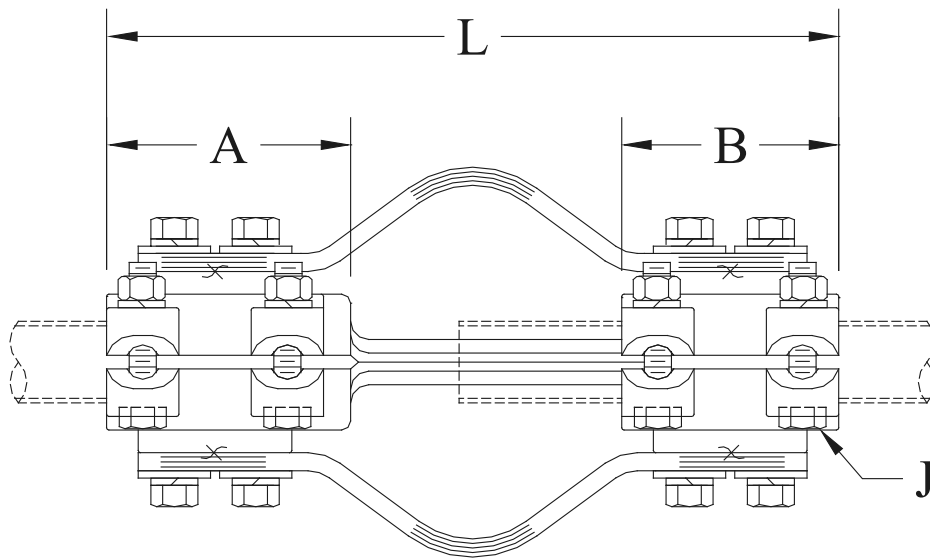

BRONZE COUPLERS

TYPE CXT

Bolted Expansion
Pipe Main to Pipe Tap

Castings: Electrical Bronze

Laminations: Copper

Mounting Hardware: Silicon Bronze

Bronze alloy expansion coupler for copper pipe connections. Clamping bolts have hex-stops for one-wrench installation.

If guide is to be omitted, add suffix "-NG" to the catalog number.

Example: CXT-3030-NG

Add suffix (H) to catalog number for schedule 80 pipe.

Example: CXT-3030-H

For tinned braid shunts add suffix "B" to catalog number.

Example: CXT-3030-B

CATALOG NUMBER	CONDUCTOR SIZE (NPS)		DIMENSIONS - INCHES				WEIGHT (POUNDS)
	PIPE MAIN	PIPE TAP	L	A	B	J	
CXT-3030	3/4	3/4	9-3/4	3	3	3/8	10.00
CXT-3939	1	1	10-1/8	3-3/8	3	3/8	9.75
CXT-4949	1-1/4	1-1/4	12	4	3-1/2	1/2	16.45
CXT-5353	1-1/2	1-1/2	13	3-1/2	3-1/2	1/2	17.90
CXT-5858	2	2	12	2-1/2	2-1/2	1/2	26.75
CXT-6060	2-1/2	2-1/2	17-3/4	4	3-3/4	1/2	35.45
CXT-6262	3	3	15	4-1/2	4	5/8	45.15
CXT-6363	3-1/2	3-1/2	12	3	3	5/8	57.10
CXT-6464	4	4	15	4-1/2	4	5/8	77.10