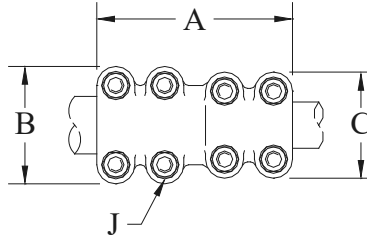

BRONZE COUPLERS

TYPE CCT

Straight Bolted
Pipe Main to Pipe Tap

Castings: Electrical Bronze
Hardware: Silicon Bronze

Bronze alloy coupler for connecting pipe.
Clamping bolts have hex-stops for one wrench installation.

CATALOG NUMBER	CONDUCTOR SIZE (NPS)		DIMENSIONS - INCHES				WEIGHT (POUNDS)
	PIPE MAIN	PIPE TAP	A	B	C	J	
CCT-3030	3/4	3/4	4-1/4	2-3/8	2-3/8	3/8	3.20
CCT-3930	1	3/4	4-1/2	2-11/16	2-7/16	3/8	2.75
CCT-3939		1	4-1/4	2-7/8	2-7/8	3/8	4.85
CCT-4930	1-1/4	3/4	4-1/4	3	2-3/8	3/8	3.55
CCT-4939		1	4-1/2	3	2-11/16	3/8	5.30
CCT-4949		1-1/4	5-3/4	3-3/8	3-3/8	1/2	6.75
CCT-5339	1-1/2	1	4-1/2	3-1/4	2-11/16	3/8	5.85
CCT-5349		1-1/4	6	3-5/8	3-3/8	1/2	6.80
CCT-5353		1-1/2	5-3/4	3-5/8	3-5/8	1/2	7.95
CCT-5839	2	1	4	3-3/4	2-11/16	3/8	3.85
CCT-5849		1-1/4	6	4-1/8	3-3/8	1/2	5.90
CCT-5853		1-1/2	5-7/8	4-1/8	3-5/8	1/2	9.00
CCT-5858		2	5-5/8	4-1/8	4-1/8	1/2	9.00
CCT-6049	2-1/2	1-1/4	6-1/8	4-5/8	3-3/8	1/2	9.40
CCT-6053		1-1/2	7-1/8	4-3/4	3-7/8	1/2	11.75
CCT-6058		2	5-7/8	4-5/8	4-1/8	1/2	12.00
CCT-6060		2-1/2	5-5/8	4-5/8	4-5/8	1/2	13.15
CCT-6253	3	1-1/2	5-1/4	5-1/4	3-5/8	1/2	11.75
CCT-6258		2	6-1/8	5-1/4	4-1/8	1/2	12.40
CCT-6260		2-1/2	6-1/8	5-1/4	4-5/8	1/2	15.10
CCT-6262		3	7-3/8	5-5/8	5-5/8	5/8	18.50
CCT-6360	3-1/2	2-1/2	6-1/8	5-3/4	4-3/4	1/2	12.20
CCT-6362		3	12-5/8	6-1/8	5-3/4	1/2	31.75
CCT-6363		3-1/2	7-3/4	6-1/4	6-1/4	5/8	21.30
CCT-6460	4	2-1/2	6-1/2	6-7/8	4-5/8	5/8	19.25
CCT-6462		3	6-15/16	6-5/8	5-5/8	5/8	21.15
CCT-6463		3-1/2	7-1/2	6-7/8	6-1/4	5/8	22.75
CCT-6464		4	8	6-3/4	6-3/4	5/8	24.00