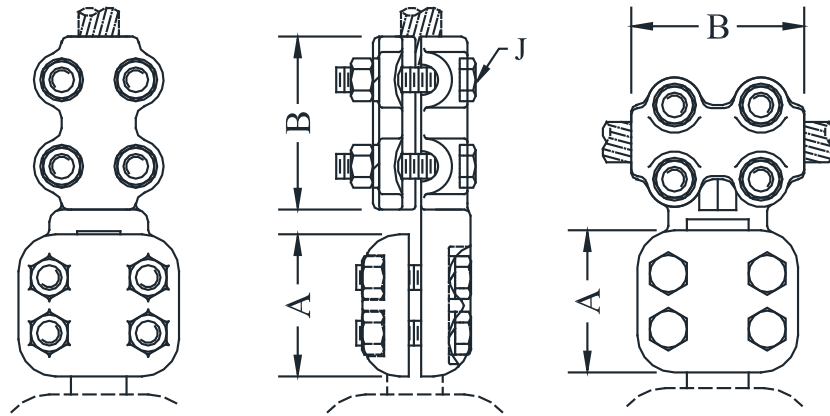

Type ASCC90

CATALOG NUMBER	STUD DIA./THD.	CONDUCTOR RANGE		DIMENSIONS - INCHES			WEIGHT (POUNDS)
		AAC	ACSR	A	B	J	
ASCC-1813	3/4 - 16	#4 W - 266 MCM	#4 - 4/0	CONTACT FACTORY FOR DETAILS			
ASCC-1820		4/0 - 500 MCM	4/0 - 397.5 MCM	2-3/4	3-1/2	1/2	2.55
ASCC-2713	1 - 14	#4 W - 266 MCM	#4 - 4/0	CONTACT FACTORY FOR DETAILS			
ASCC-2720		4/0 - 500 MCM	4/0 - 397.5 MCM	2-3/4	3-1/2	1/2	3.00
ASCC-2724		350 - 650 MCM	336 - 556 MCM	CONTACT FACTORY FOR DETAILS			
ASCC-3313	1-1/8 - 12	#4 W - 266 MCM	#4 - 4/0	CONTACT FACTORY FOR DETAILS			
ASCC-3320		4/0 - 500 MCM	4/0 - 397.5 MCM	2-3/4	3-1/2	1/2	3.00
ASCC-3324		350 - 650 MCM	336 - 556 MCM	CONTACT FACTORY FOR DETAILS			
ASCC-3334		550 - 1000 MCM	477 - 795 MCM	2-7/8	4	1/2	3.05
ASCC-3620	1-1/4 - 12	4/0 - 500 MCM	4/0 - 397.5 MCM	2-7/8	3-1/2	1/2	2.55
ASCC-3624		350 - 650 MCM	336 - 556 MCM	2-3/4	4	1/2	2.70
ASCC-3634		550 - 1000 MCM	477 - 795 MCM	2-7/8	4	1/2	4.10
ASCC-3639		874 - 1272 MCM	715 - 1113 MCM	CONTACT FACTORY FOR DETAILS			
ASCC-4420	1-1/2 - 12	4/0 - 500 MCM	4/0 - 397.5 MCM	2-7/8	3-1/2	1/2	3.05
ASCC-4424		350 - 650 MCM	336 - 556 MCM	2-7/8	4	1/2	3.30
ASCC-4434		550 - 1000 MCM	477 - 795 MCM	2-7/8	4	1/2	3.30
ASCC-4439		874 - 1272 MCM	715 - 1113 MCM	2-7/8	4-1/4	1/2	3.50
ASCC-4443		1250 - 1590 MCM	1113 - 1590 MCM	2-7/8	4-1/4	1/2	4.10
ASCC-5024	1-3/4 - 12	350 - 650 MCM	336 - 556 MCM	CONTACT FACTORY FOR DETAILS			
ASCC-5034		550 - 1000 MCM	477 - 795 MCM	2-7/16	4	1/2	3.70
ASCC-5039		874 - 1272 MCM	715 - 1113 MCM	CONTACT FACTORY FOR DETAILS			
ASCC-5043		1250 - 1590 MCM	1113 - 1431 MCM	2-7/16	4-1/2	1/2	4.20
ASCC-5424	2 - 12	350 - 650 MCM	336 - 556 MCM	2-7/16	4	1/2	3.90
ASCC-5434		550 - 1000 MCM	477 - 795 MCM	CONTACT FACTORY FOR DETAILS			
ASCC-5439		874 - 1272 MCM	715 - 1113 MCM				
ASCC-5443		1250 - 1590 MCM	1113 - 1431 MCM				