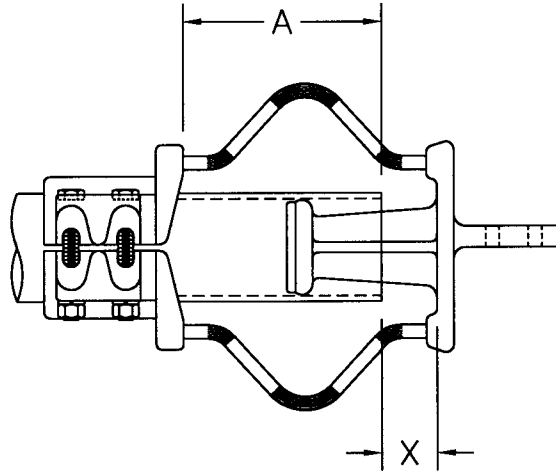

INSTALLATION CHART FOR TYPE "AFXT & AFXT-V" (WITH OR WITHOUT CORONA RINGS)

Pipe Size (SPS)	Maximum Length to fixed support (ft.)	A (in.)	X (in.) at specified installation bus temperature													
			-10°F	0°F	10°F	20°F	30°F	40°F	50°F	60°F	70°F	80°F	90°F	100°F	110°F	120°F
1	80	4 3/4	2 7/8	2 3/4	2 5/8	2 1/2	2 3/8	2 1/4	2 1/8	2	1 7/8	1 3/4	1 5/8	1 1/2	1 3/8	1 1/4
1 1/4	85	5	3 1/8	3	2 7/8	2 3/4	2 5/8	2 3/8	2 1/4	2 1/8	2	1 7/8	1 3/4	1 5/8	1 1/2	1 3/8
1 1/2	95	5 1/8	3 3/8	3 1/4	3	2 7/8	2 3/4	2 5/8	2 1/2	2 1/4	2 1/8	2	1 7/8	1 3/4	1 1/2	1 3/8
2	125	5	4 1/4	4 1/8	3 7/8	3 3/4	3 1/2	3 1/4	3 1/8	2 7/8	2 3/4	2 1/2	2 1/4	2 1/8	1 7/8	1 3/4
2 1/2	140	7	4 5/8	4 1/2	4 1/4	4	3 3/4	3 5/8	3 3/8	3 1/8	2 7/8	2 3/4	2 1/2	2 1/4	2	1 7/8
3	140	7 1/2	4 5/8	4 1/2	4 1/4	4	3 3/4	3 5/8	3 3/8	3 1/8	2 7/8	2 3/4	2 1/2	2 1/4	2	1 7/8
3 1/2	125	7 3/4	4 1/4	4 1/8	3 7/8	3 3/4	3 1/2	3 1/4	3 1/8	2 7/8	2 3/4	2 1/2	2 1/4	2 1/8	1 7/8	1 3/4
4	125	8 1/4	4 1/4	4 1/8	3 7/8	3 3/4	3 1/2	3 1/4	3 1/8	2 7/8	2 3/4	2 1/2	2 1/4	2 1/8	1 7/8	1 3/4
5	150	7	5	4 3/4	4 1/2	4 1/4	4 1/8	3 7/8	3 5/8	3 3/8	3 1/8	2 7/8	2 5/8	2 3/8	2 1/8	1 7/8
6	150	7	5	4 3/4	4 1/2	4 1/4	4 1/8	3 7/8	3 5/8	3 3/8	3 1/8	2 7/8	2 5/8	2 3/8	2 1/8	1 7/8

When installed at the listed dimensions, the connector will accommodate a temperature range between -20°F and 180°F for a distance to the closest fixed support up to and including the maximum listed.

If an application is outside of the specified range, contact the factory (770-227-8297) for more information.

SEFCOR RECOMMENDED TORQUE VALUES

Dia.	Silicon Bronze Hardware			Aluminum Hardware			Galv. Steel Hardware			Stainless Steel Hardware		
	in-lb	ft-lb	N-m	in-lb	ft-lb	N-m	in-lb	ft-lb	N-m	in-lb	ft-lb	N-m
5/16"	180	15	20.3	120	10	13.6	120	10	13.6	120	10	13.6
3/8"	240	20	27.1	180	15	20.3	180	15	20.3	180	15	20.3
1/2"	480	40	54.2	300	25	33.9	300	25	33.9	300	25	33.9
5/8"	660	55	74.6	480	40	54.2	480	40	54.2	480	40	54.2
3/4"	840	70	94.9	720	60	81.3	720	60	81.3	720	60	81.3